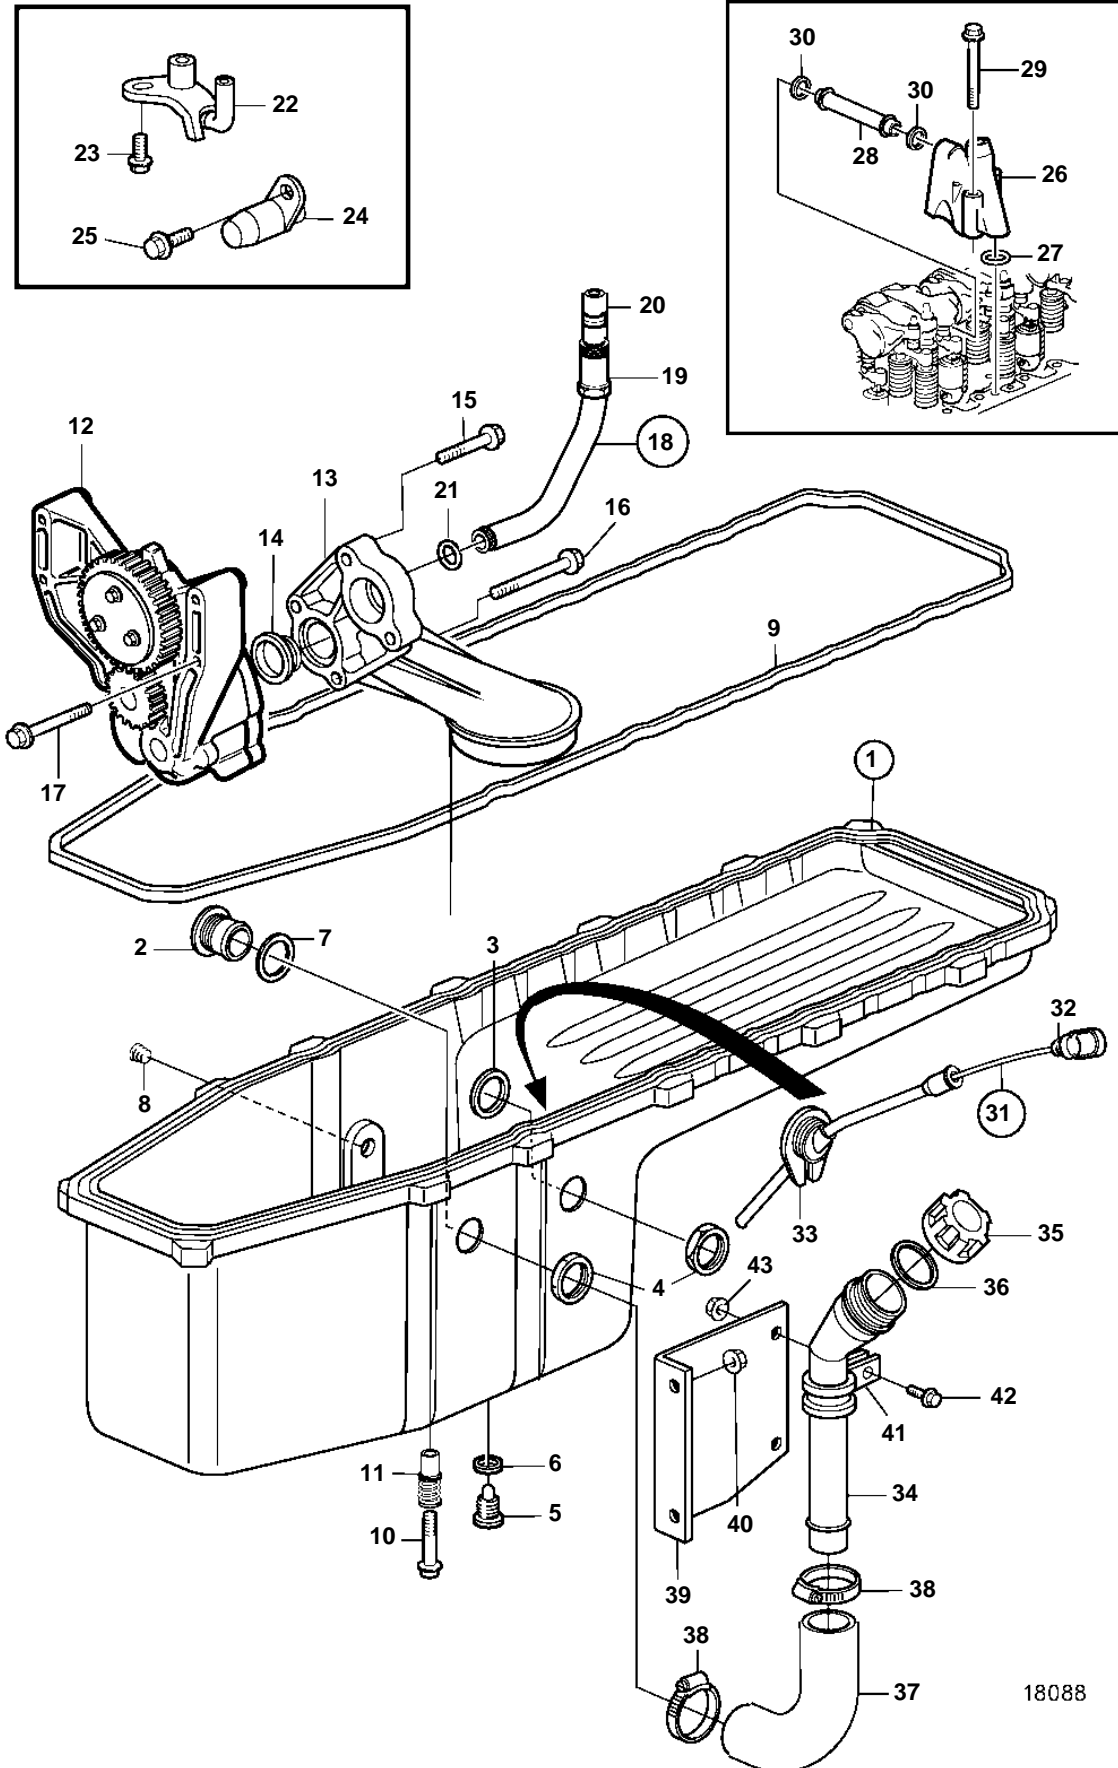

TWD1240VE, TAD1241VE, TAD1242VE

18088

TWD1240VE, TAD1241VE, TAD1242VE

REF	PART NO.	QTY	DESCRIPTION	SEE SEC.	NOTES
1	3831107	1	Oil pan	4681	REPL BY 3588798
2	468940	1	• Hose connection		
3	468947	1	• Sealing ring		
4	468948	2	• Nut		
5	949175	1	• Magnetic plug		
6	18813	1	• Gasket		
7	468947	1	• Sealing ring		
8	479977	1	• Plug		
9	8192235	X	Rubber moulding		L=2870mm
10	959230	14	Screw		
11	20459748	14	Sleeve		
12	8170261	1	Oil pump		
				4618	
13	8170878	1	Suction pipe		
14	465784	1	Sealing ring		
15	965180	3	Flange screw		L=60mm
16	968842	1	Flange screw		L=110mm
17	471734	4	Screw		
18	8170430	1	Oil feed pipe		
19		1	• Nut		
20		1	• Ferrule		
21	8170558	1	Sealing ring		
22	3155151	6	Jet		
23	966378	6	Flange screw		
24	8170583	1	Nozzle, transmission		
25	471586	1	Screw		
26	8170702	1	Intermediate section		
27	1636309	1	Sealing ring		
28	8193971	1	Outlet pipe		
29	3165142	2	Flange screw		
30	1677370	2	Sealing ring		
31	3807498	1	Oil dipstick		
32	925054	1	• O-ring		
33	3839161	1	Tube		
34	8149086	1	Oil filler pipe		
35	20807510	1	Oil filler cap		
36	20365079	1	• Gasket		
37	3831383	1	Hose		
38	943476	2	Hose clamp		
39	3831384	1	Bracket		
40	977938	2	Flange lock nut		
41	949997	2	Clamp		
42	946440	2	Flange screw		
43	945408	2	Flange nut		